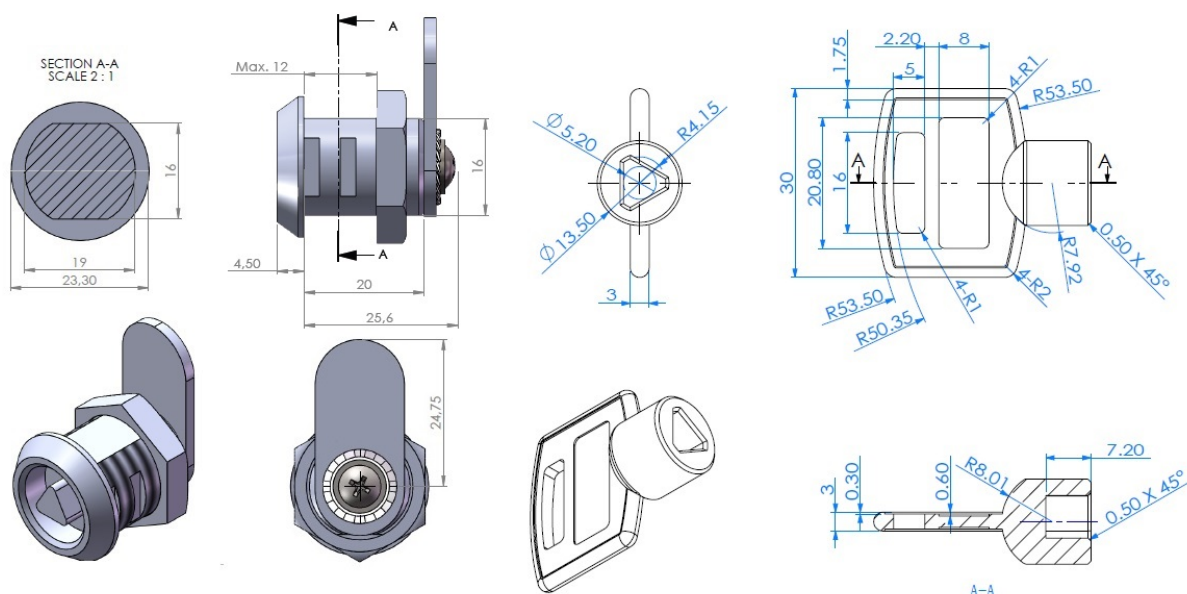

PRODUCT SHEET

Description:

Cam Lock 1920, 90DG, W/Triangular Zamak Bit Key, Cam A01,CPL Max. 12mm Panel Thickness

Item number:

14.04.483-0

Units	Box	Carton	HS Code	Barcode
Pcs.	30	300	8301300000	
				5704866041812